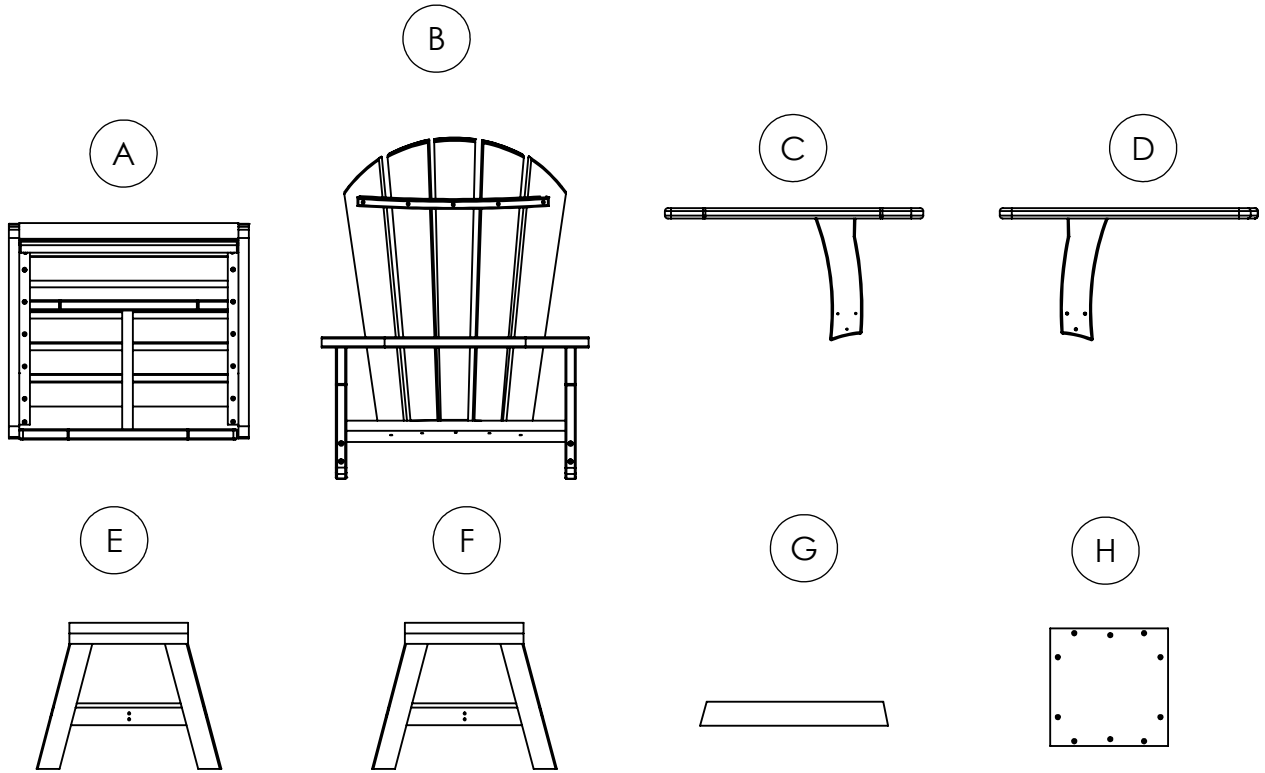

# C.R. PLASTIC PRODUCTS

*we create* sustainable outdoor living

#2

1 1/2" / 38 mm

2 1/2" / 63 mm

2" / 51 mm

Universal screw pack contains 7 extra screws

1-866-439-9521