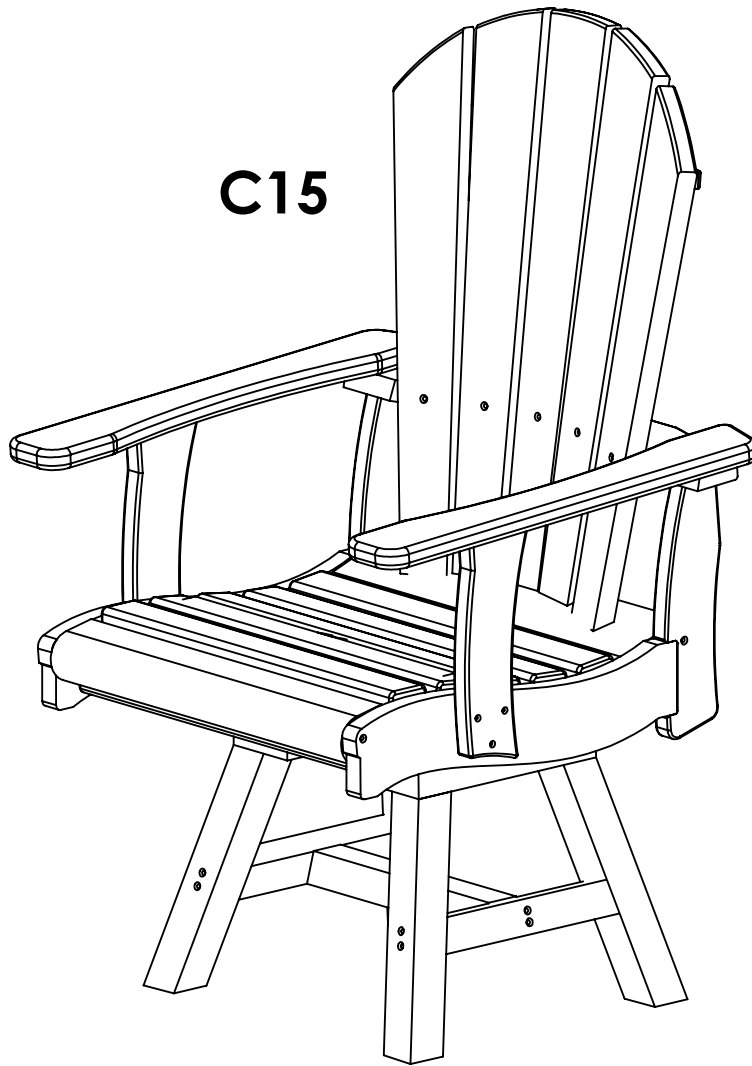

**C.R. PLASTIC  
PRODUCTS**

*we create* sustainable outdoor living

**C15**

# C.R. PLASTIC PRODUCTS

*we create* sustainable outdoor living

#2

1 1/2" / 38 mm

2 1/2" / 63 mm

2" / 51 mm

Universal screw pack contains 7 extra screws

1-866-439-9521