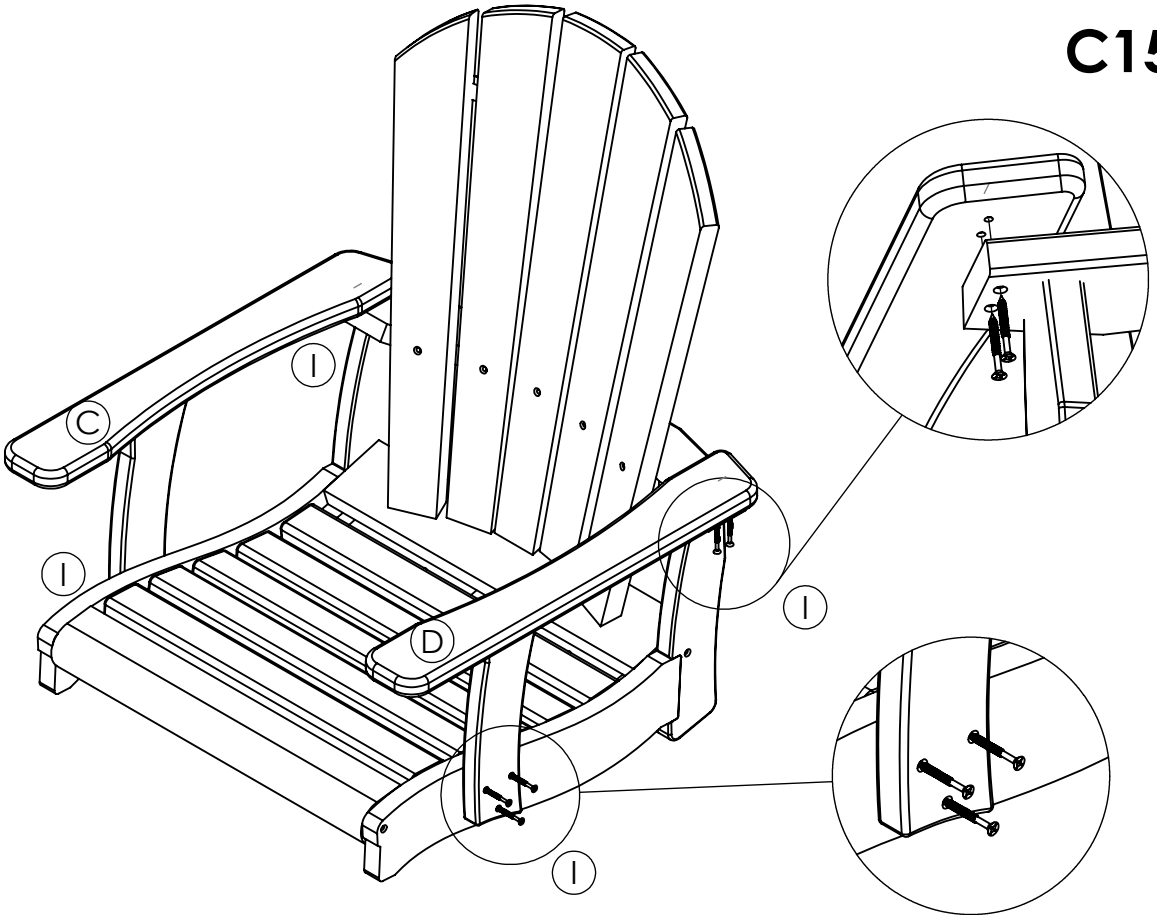

# C.R. PLASTIC PRODUCTS

*we create* sustainable outdoor living

#2

1 1/2" / 38 mm

2 1/2" / 63 mm

2" / 51 mm

Universal screw pack contains 7 extra screws

1-866-439-9521

wecare@crplastics.com

www.crpproducts.com

C15

1

- (A) X1
- (B) X1
- (J) X4
- (I) X2

C15

2

- (C) X1
- (D) X1
- (I) X10