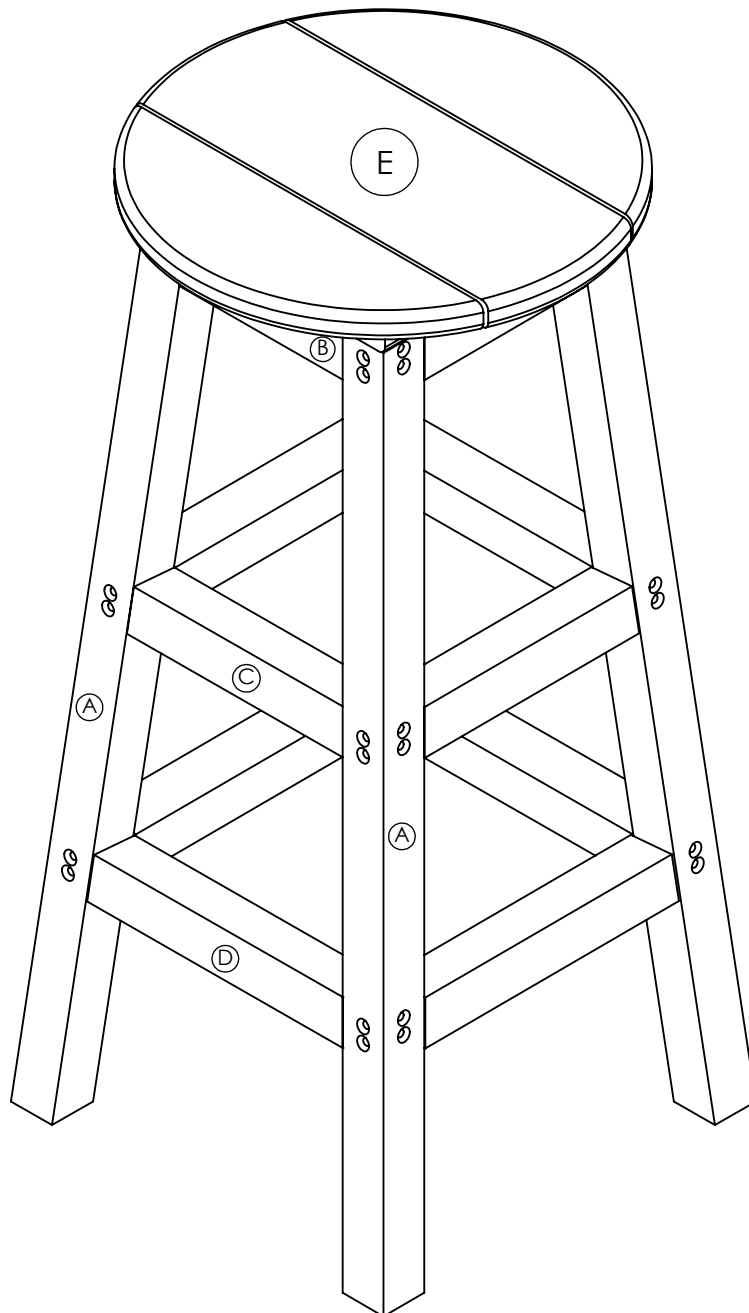

C.R. PLASTIC PRODUCTS

we create sustainable outdoor living

C21- Bar Stool

C.R. PLASTIC PRODUCTS

we create sustainable outdoor living

#2

2 1/2" / 64mm

F X28