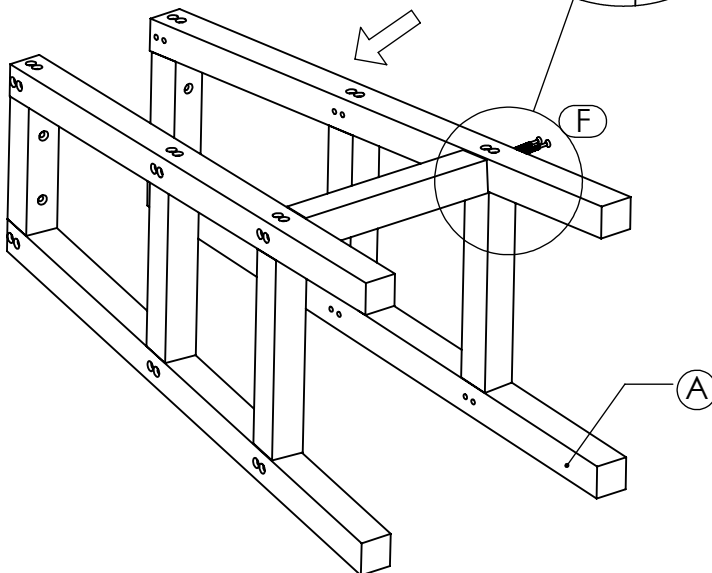

2

(A) X1

(F) X2