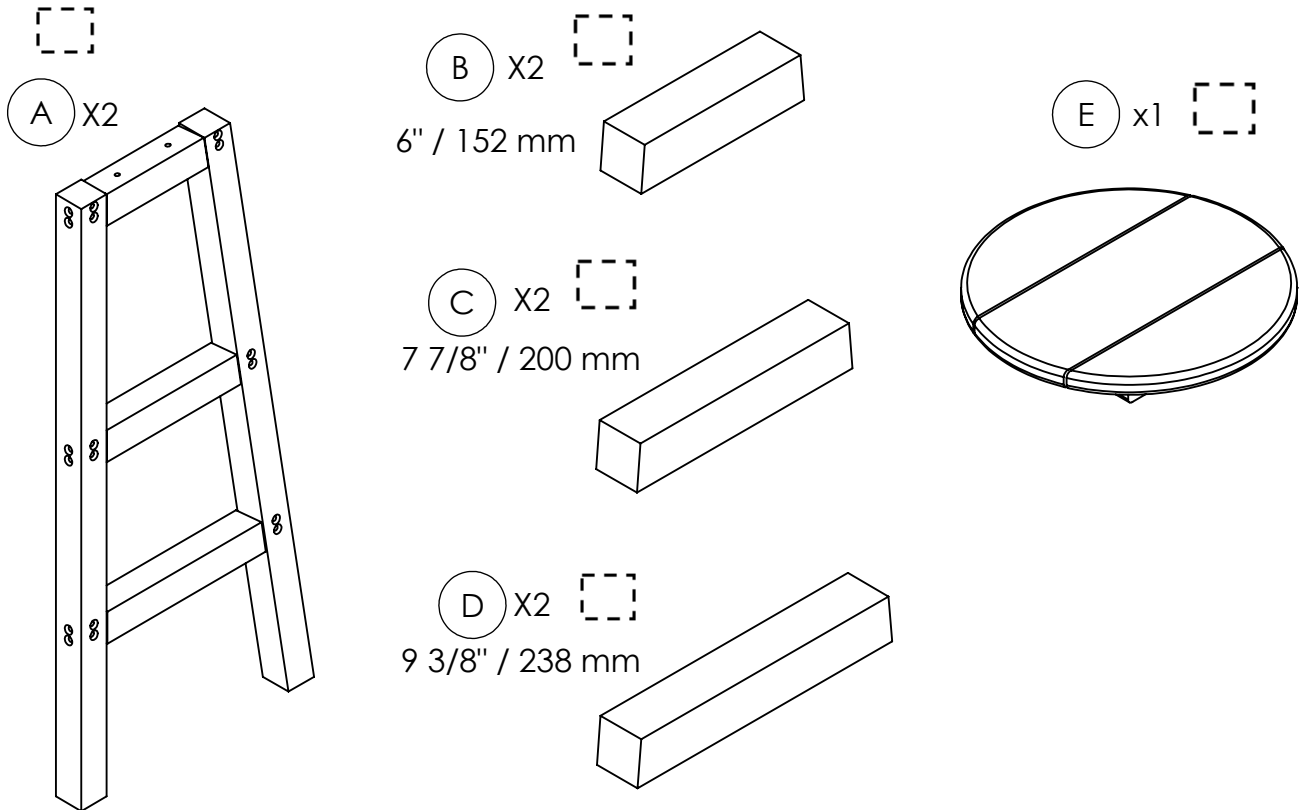

C.R. PLASTIC PRODUCTS

we create sustainable outdoor living

C21- Bar Stool

C.R. PLASTIC PRODUCTS

we create sustainable outdoor living

#2

2 1/2" / 64mm

F X28