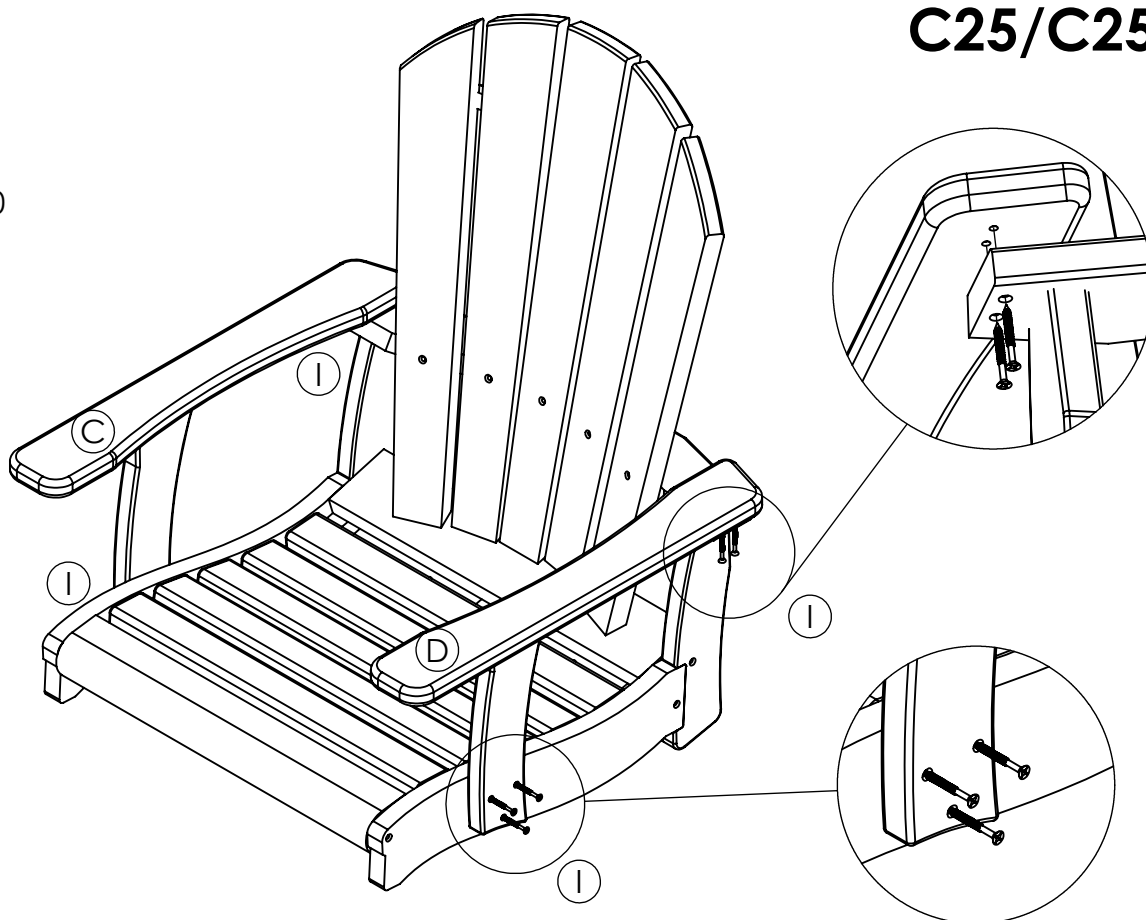

C25/C25C

2

- (C) X1
- (D) X1
- (I) X10