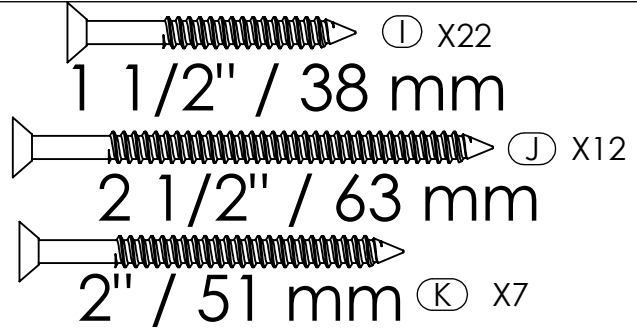

C.R. PLASTIC PRODUCTS

we create sustainable outdoor living

C25C

C25

C.R. PLASTIC PRODUCTS

we create sustainable outdoor living

F & G - C25 Legs

L & M - C25C Legs

Universal screw pack contains 5 extra screws

1-866-439-9521

wecare@crplastics.com

www.crpproducts.com

C25/C25C

1

- (A) X1
- (B) X1
- (J) X4
- (I) X2

C25/C25C