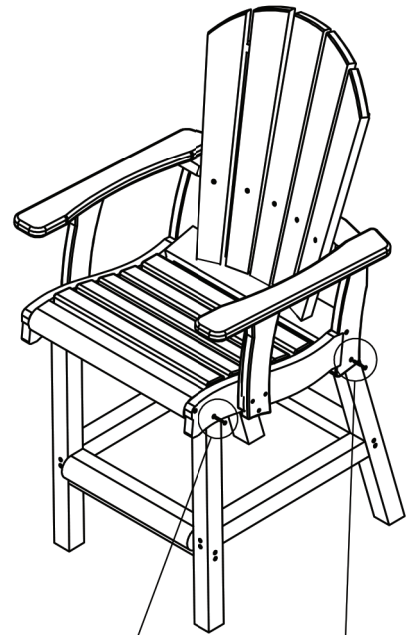

# C.R. PLASTIC PRODUCTS

C28

*we create* sustainable outdoor living

#2

1 1/2"/38mm

(H) x 22

2"/50.8mm

(I) x 7

- (H)x10
- (C)x1
- (D)x1

3 (H) x2

4 (J) x4  
(E) x2  
(F) x1

5

ⓐ x4  
ⓐ x1

Flush C28

6

ⓐ x7  
ⓐ x2