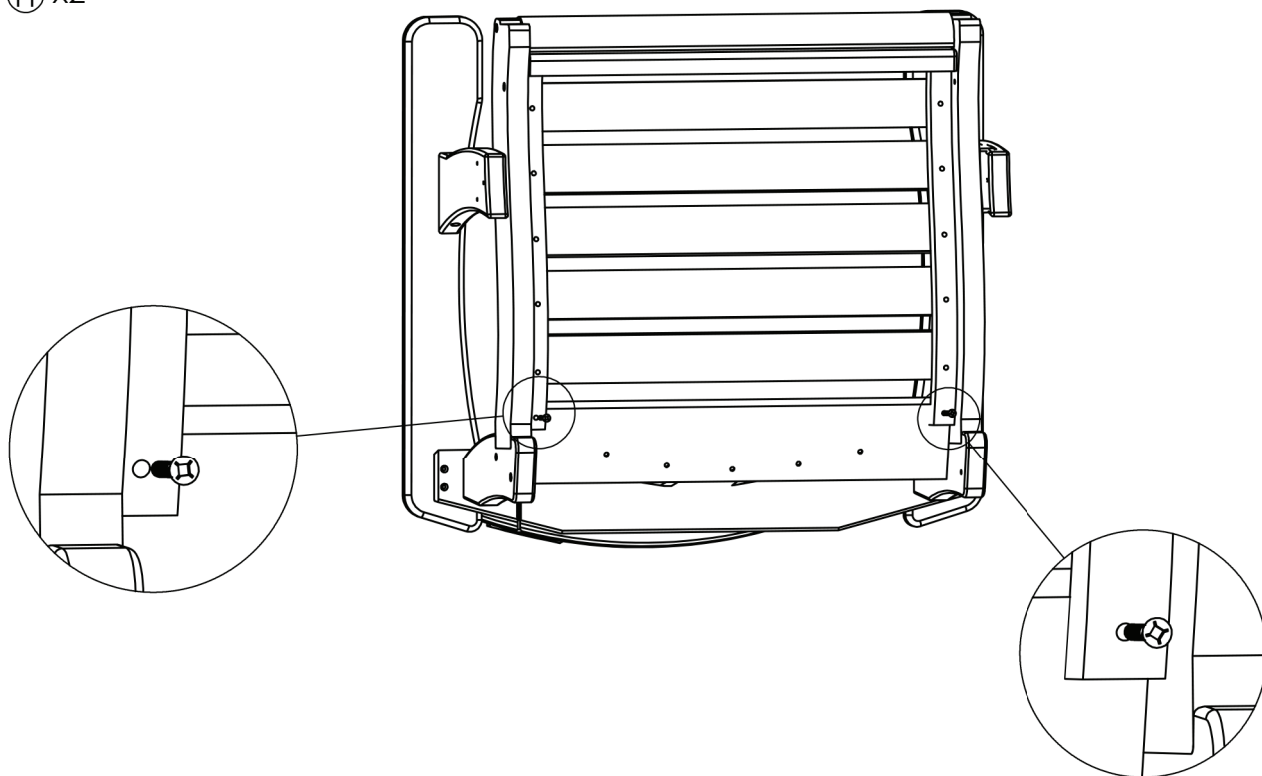

3 (H) x2

4 (J) x4
(E) x2
(F) x1