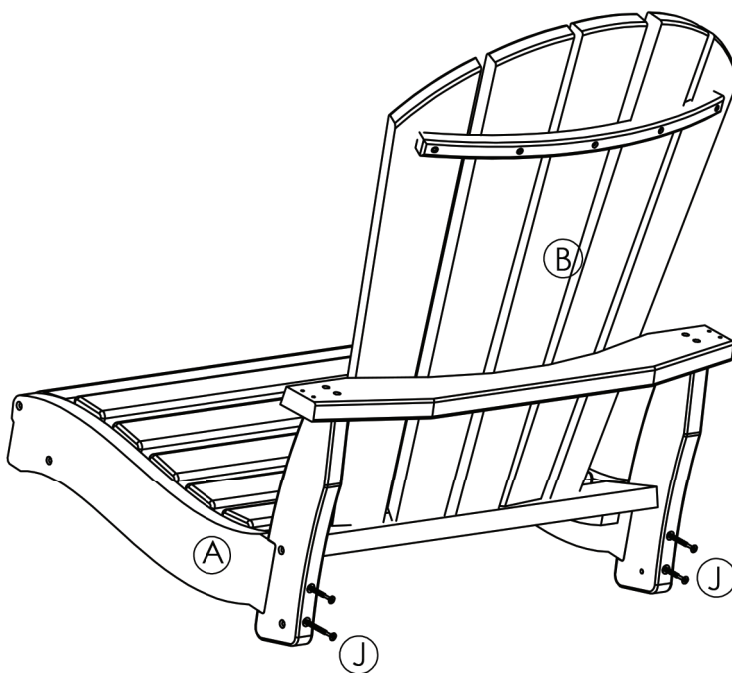

1

- (A)x1
- (B)x1
- (J)x4