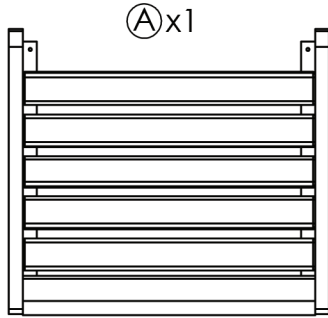

# C.R. PLASTIC PRODUCTS

C28

*we create* sustainable outdoor living

#2

1 1/2"/38mm

(H) x 22

2"/50.8mm

(I) x 7