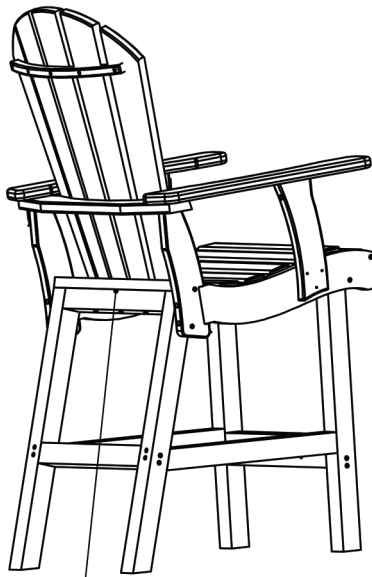

# C.R. PLASTIC PRODUCTS

C28

*we create* sustainable outdoor living

#2

1 1/2"/38mm

(H) x 22

2"/50.8mm

(I) x 7

- (H)x10
- (C)x1
- (D)x1

3 (H) x2

4 (J) x4  
(E) x2  
(F) x1

5

ⓐ x4  
ⓐ x1

Flush C28

6

ⓐ x7  
ⓐ x2