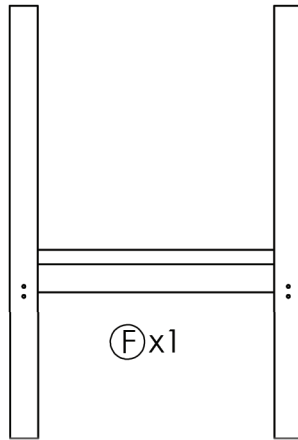

# C.R. PLASTIC PRODUCTS

C28

*we create* sustainable outdoor living

#2

1 1/2"/38mm

(H) x 22

2"/50.8mm

(I) x 7