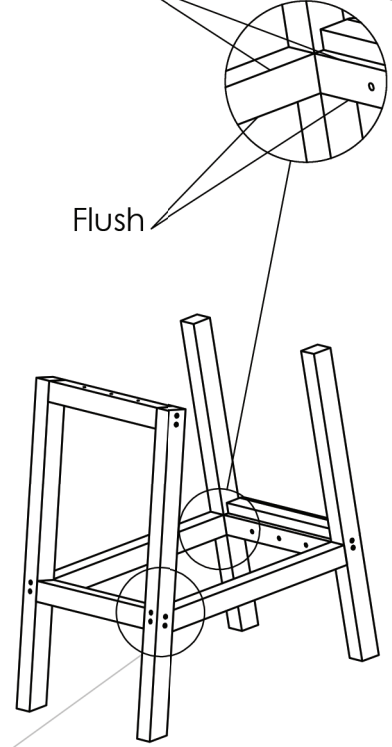

# C.R. PLASTIC PRODUCTS

C28

*we create* sustainable outdoor living

#2

1 1/2"/38mm

(H) x 22

2"/50.8mm

(I) x 7

- (H)x10
- (C)x1
- (D)x1

3 (H) x2

4 (J) x4  
(E) x2  
(F) x1

5

ⓐ x4  
ⓐ x1

Flush C28

6

ⓐ x7  
ⓐ x2