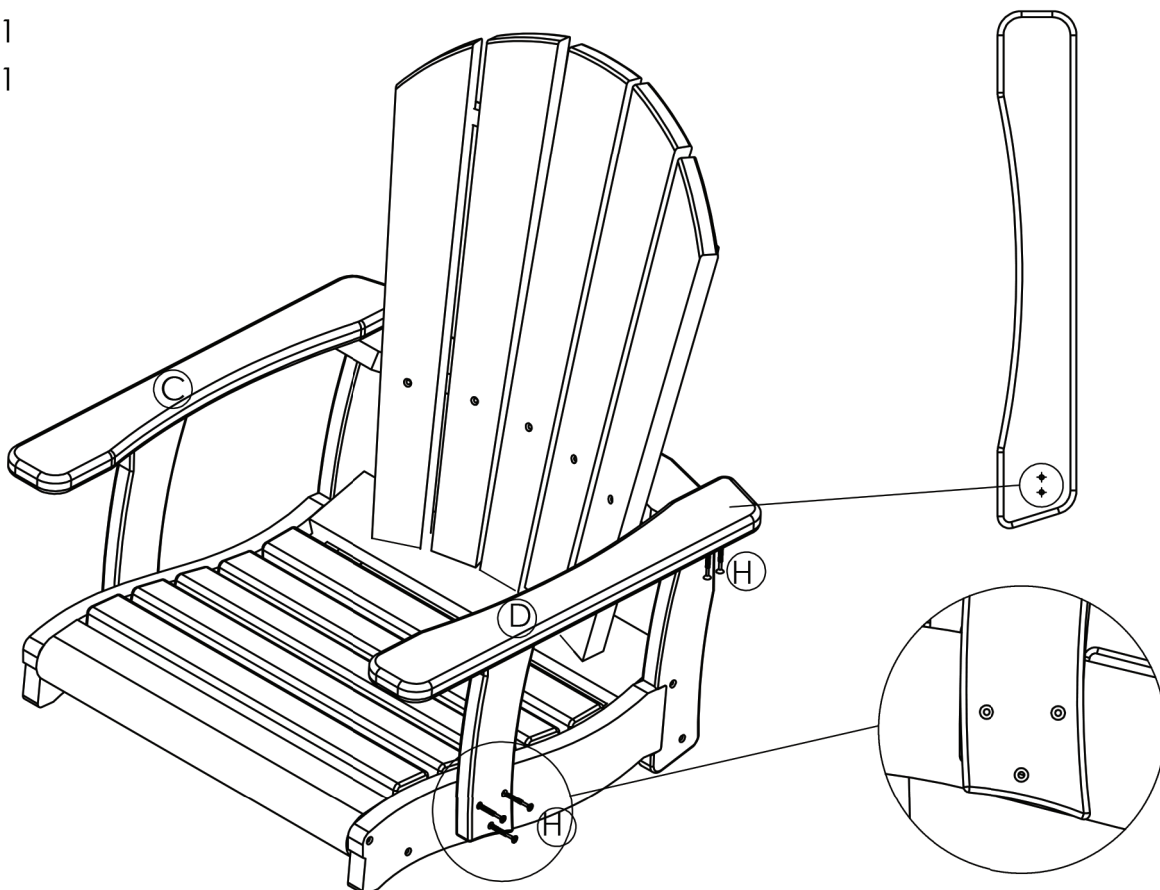

2

- (H)x10
- (C)x1
- (D)x1