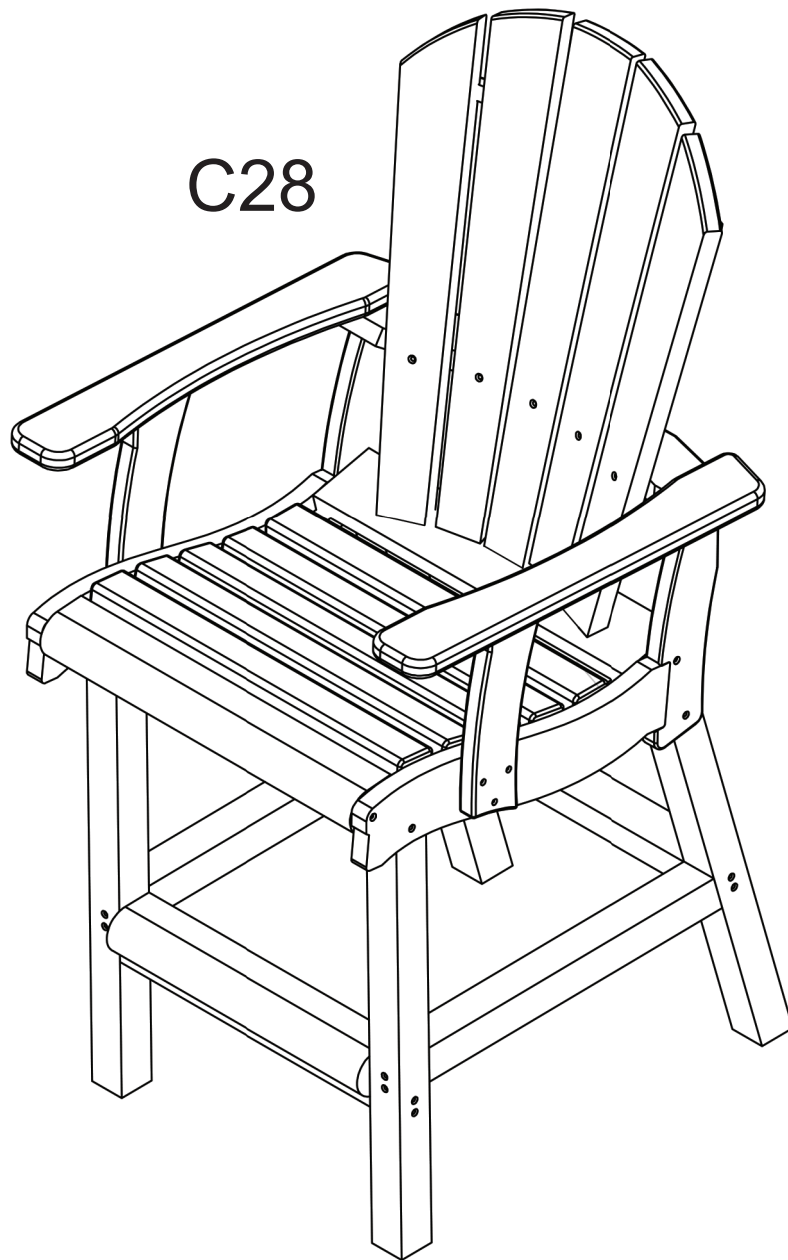

The logo for C.R. PLASTIC PRODUCTS features the company name in a bold, black, sans-serif font. The text is flanked by two vertical stacks of four horizontal bars each. The bars in each stack are colored from top to bottom: light blue, dark blue, red, and yellow.

# C.R. PLASTIC PRODUCTS

*we create* sustainable outdoor living

C28

# C.R. PLASTIC PRODUCTS

C28

*we create* sustainable outdoor living

#2

1 1/2"/38mm

(H) x 22

2"/50.8mm

(I) x 7