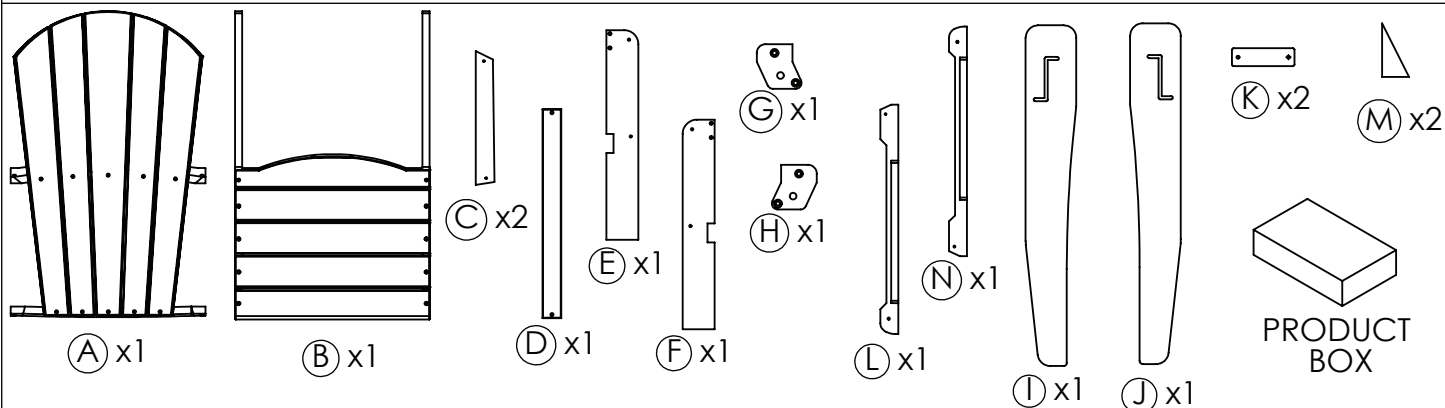

# CFCH01

Crystal Harbor Collection  
Classic Folding Adirondack Chair

SCAN FOR 3D INSTRUCTIONS

POWERED BY BILT INTELLIGENT INSTRUCTIONS™

FASTENER TO SCALE 1:1

4  $\text{\textcircled{R}}$  X 2

5  $\text{\textcircled{G}}$  X 1