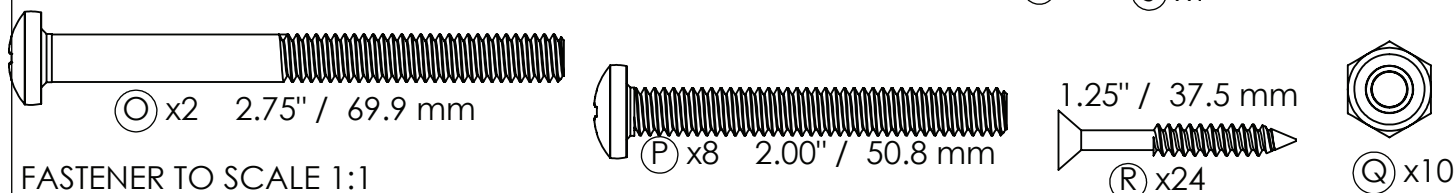

# CFCH01

Crystal Harbor Collection  
Classic Folding Adirondack Chair

SCAN FOR 3D INSTRUCTIONS

POWERED BY BILT INTELLIGENT INSTRUCTIONS™

FASTENER TO SCALE 1:1

4  $\text{\textcircled{R}}$  X 2

5  $\text{\textcircled{G}}$  X 1