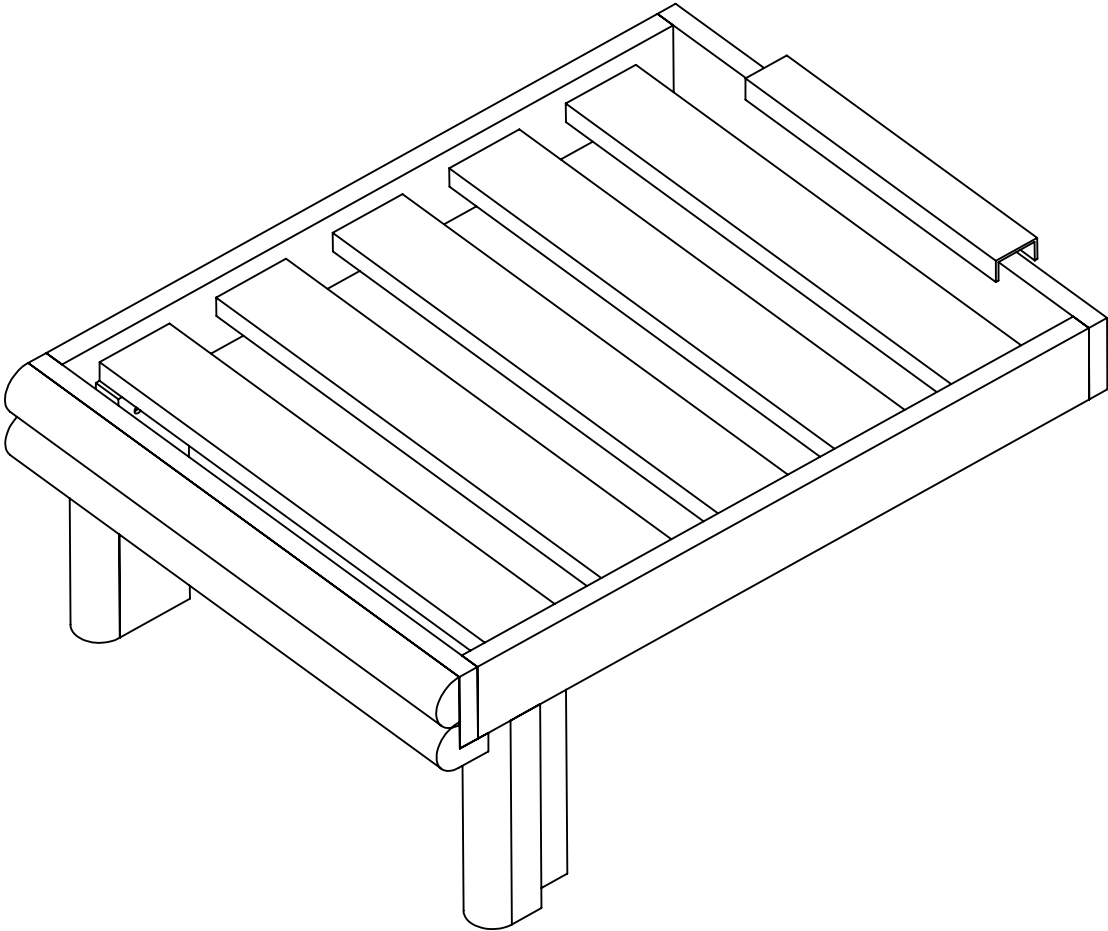

# Stratford Chaise Extension

# C.R. PLASTIC PRODUCTS

*we create* sustainable outdoor living

(A) x1

(B) x1

(C) x1

(D) x1

(E) x1

1-1/2" / 38 mm