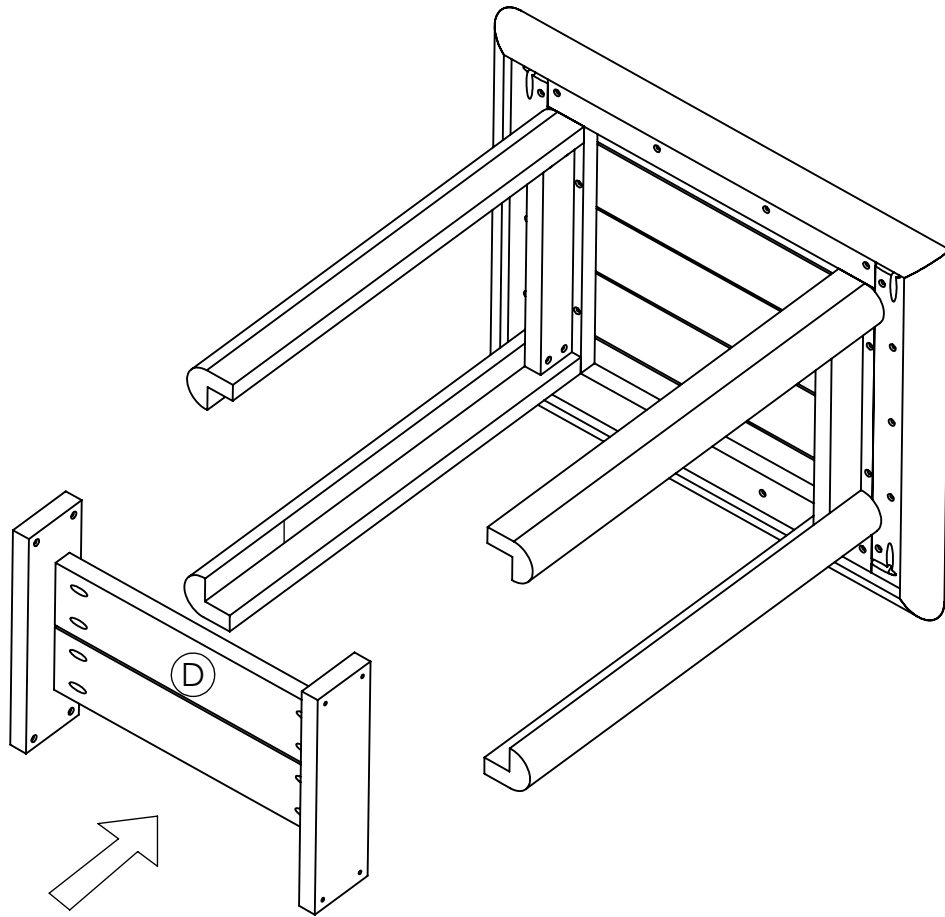

we create sustainable outdoor living

DST268 - Stratford End Table

C.R. PLASTIC PRODUCTS

we create sustainable outdoor living

(A) x1

(B) x2

(D) x1

(C) x2

#2

1-1/2" / 38 mm

(E) x24

1-866-439-9521

wecare@crplastics.com

www.crpproducts.com

1

- (A) x1
- (B) x2
- (E) x8

2

- (C) x2
- (E) x8

3

ⓓ x1

4

ⓔ x8