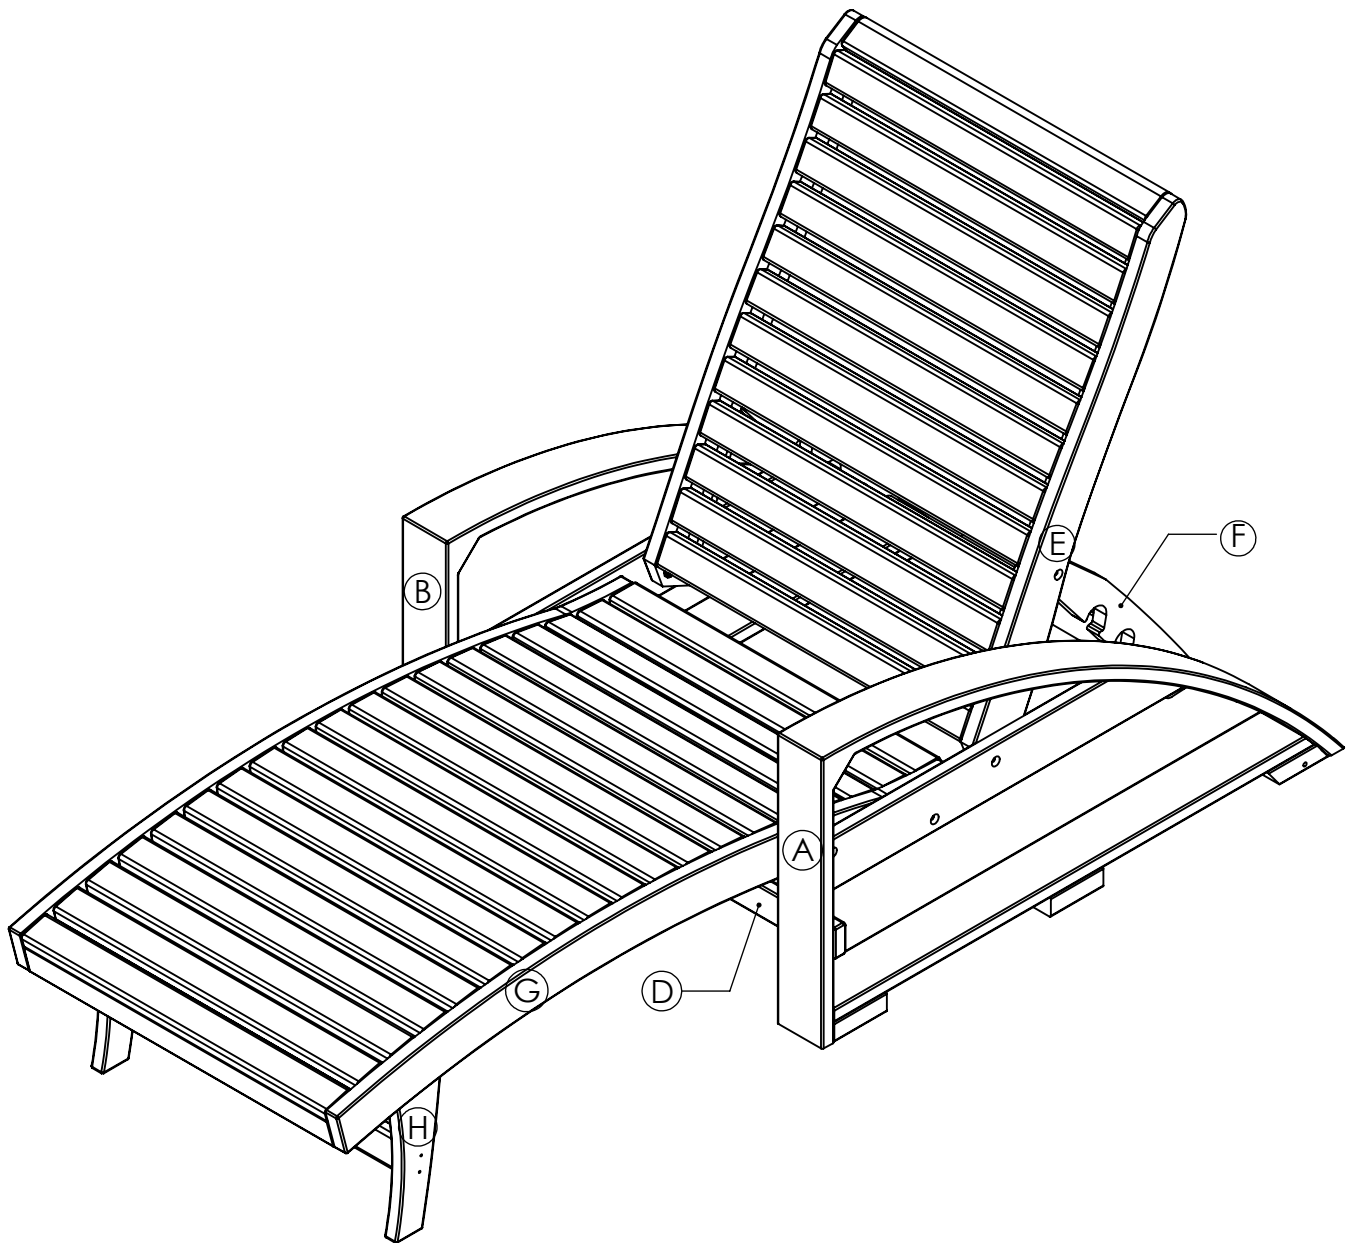

C.R. PLASTIC PRODUCTS

we create sustainable outdoor living

L38 - St. Tropez Chaise Lounge

C.R. PLASTIC PRODUCTS

we create sustainable outdoor living

A X1

B X1

C X1

D X1

E X1

G X1

F X1

H X1

7/16"

#2

I X8 (2" / 50.8 mm)