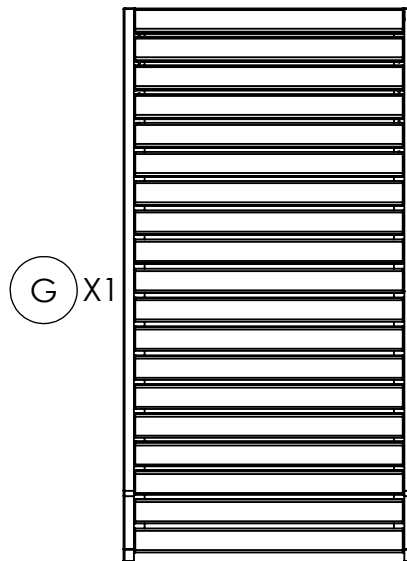

D X1

E X1

G X1

F X1

H X1

7/16"

#2

I X8 (2" / 50.8 mm)

J X8

K X12 (1-1/2" / 38 mm)

L X2 (2-1/2" / 63.5 mm)

800.490.1283

crpproducts.com

FAX 519.271.8544

1

- (A) X1
- (B) X1
- (C) X1
- (L) X2